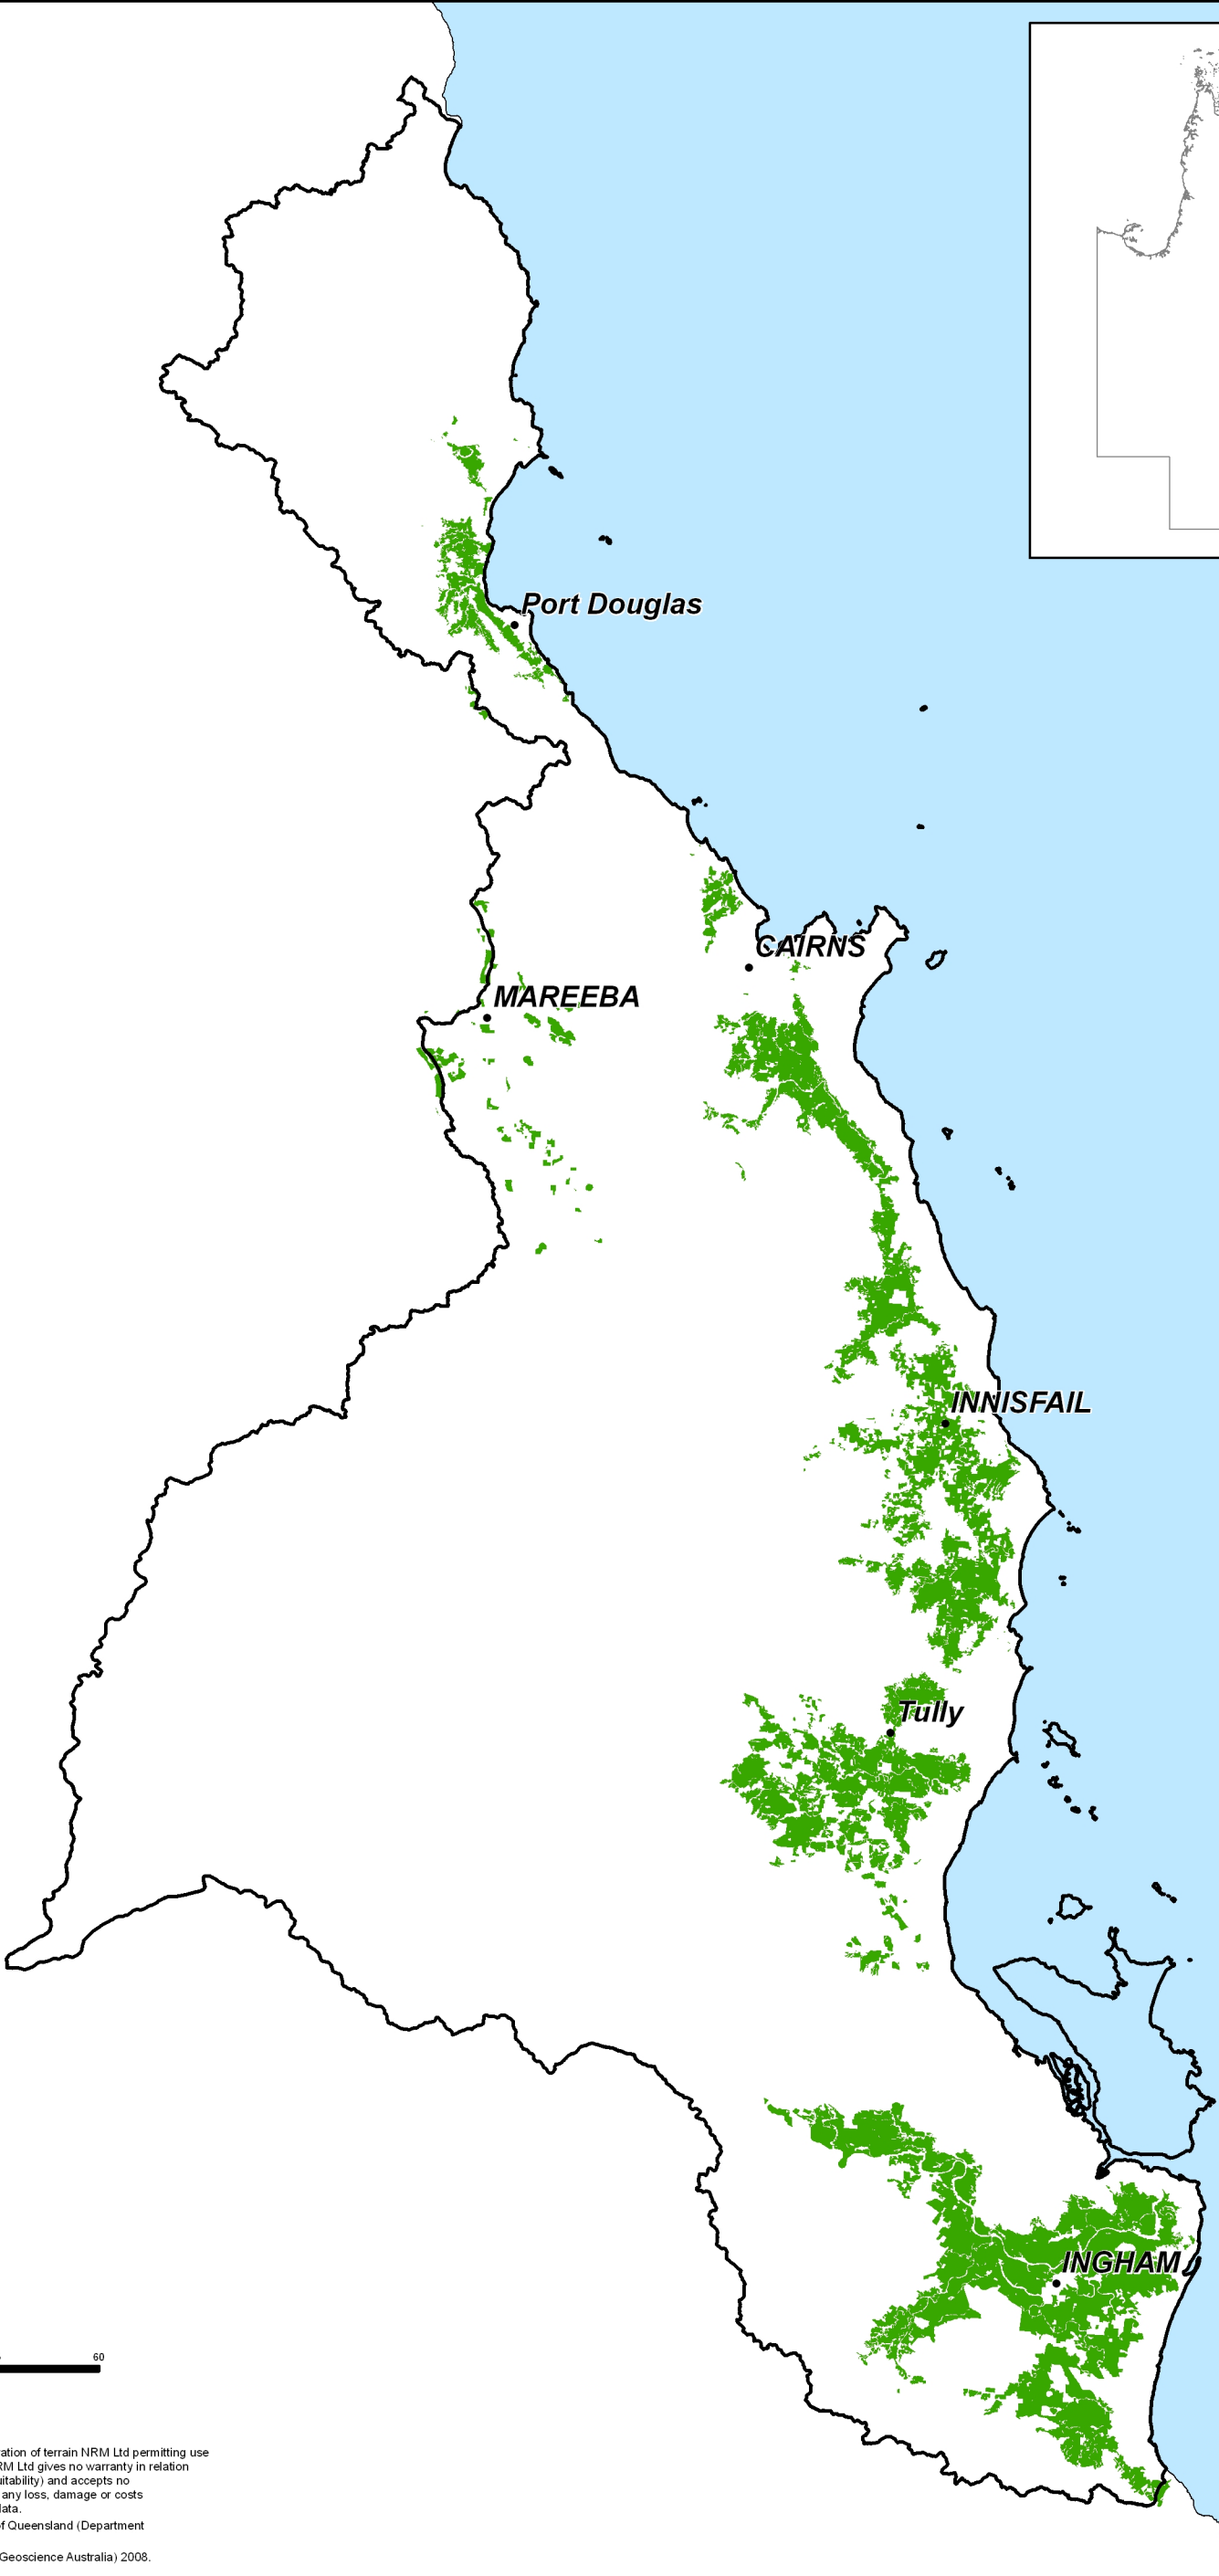

Legend

- Towns
- Terrain NRM Region
- Landuse (1999)**
- Sugar Cane

DISCLAIMER: © terrain NRM Ltd. [2004 - 2008]. In consideration of terrain NRM Ltd permitting use of the licensed data, I acknowledge and agree that terrain NRM Ltd gives no warranty in relation to the data (including accuracy, reliability, completeness or suitability) and accepts no liability (including without limitation, liability in negligence) for any loss, damage or costs (including consequential damage) relating to any use of the data.

SOURCE: Cadastral data, Cyclone Larry Imagery © State of Queensland (Department of Natural Resources & Water) 2008.

SOURCE: Topographic data © Commonwealth of Australia (Geoscience Australia) 2008.